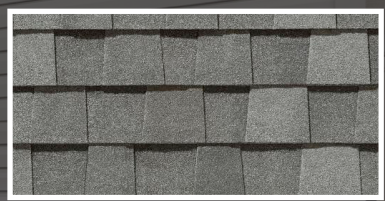

Black Walnut Clay White Carbon

VERTICAL SIDING

Greystone Clay White Carbon

Driftwood

Estate Grey

Onyx Black

LP SMART SIDE

Snowscape White