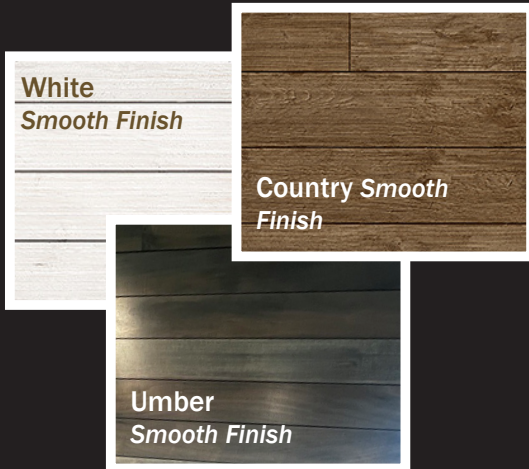

Brushed Gold
Top Pull

Brushed Nickel
Top Pull

Matte Black
Top Pull

*Pull &
Two Toned*
Hardware

Two Toned Hardware

- *Nickel Pull with Matte Black*
- *Matte Black Pull with Gold*

6" & 2" Chamclad

Chai Cedar

Atlantic White

Sunbleached Oak

Charred Black

Standard White Package

Hardwood French Country Optional

Hardwood Natural Optional

Contemporary Trim Package 5 1/2" & 2 1/2"

Trim Packages

Tuscan Stormy
Monarc

Espresso Steel
Monarc

Monarc Fireplace

Barndoors & Shiplap

White
Smooth Finish

Country Smooth
Finish

Umber
Smooth Finish

Verde