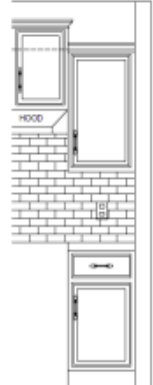

GROUTLESS TILE
FULL 12X18 CERAMIC BACKSPLASH