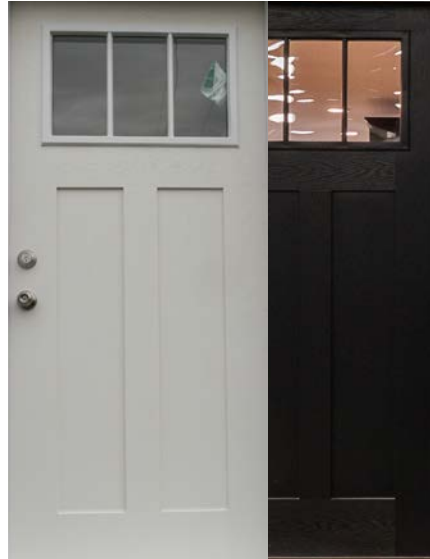

Black Railing

Exterior Fireplace and Composite Decking

5/12 Saddle Roof with Prep for On-Site Porch
Only Available on 32 Wide with 5/12 Roof

* Clay & Black Exterior
Doors Optional

EXTERIOR DOORS

6-Panel Front Door
(standard)