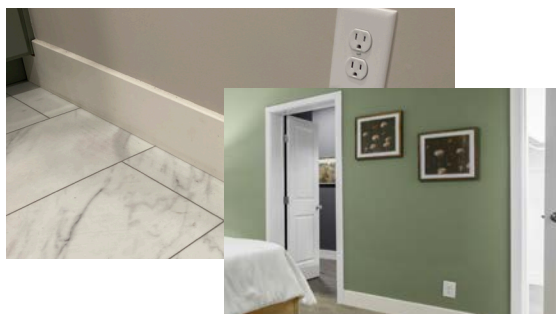

Contemporary White Trim Package
Includes 5 1/4 Baseboard

Lever Passage Set
Black Only