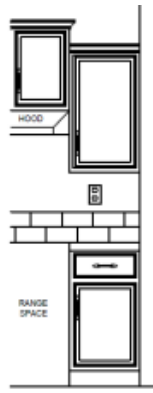

Quartz Undermount Kitchen Sink
Available in Black, White, or Grey

KITCHEN BACKSPLASH

MIDDLETOWN SQUARE & STENCIL
4X12 CERAMIC BACKSPLASH

MIDDLETOWN SQUARE & STENCIL
FULL 4X12 CERAMIC BACKSPLASH

SHAW SAN FRANCISCO
4X8 CERAMIC BACKSPLASH