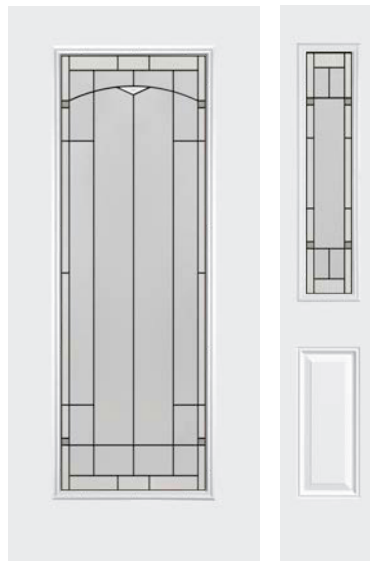

Full Lite Topaz Glass *(Available Also in Stained wood)*
Side Lite Available