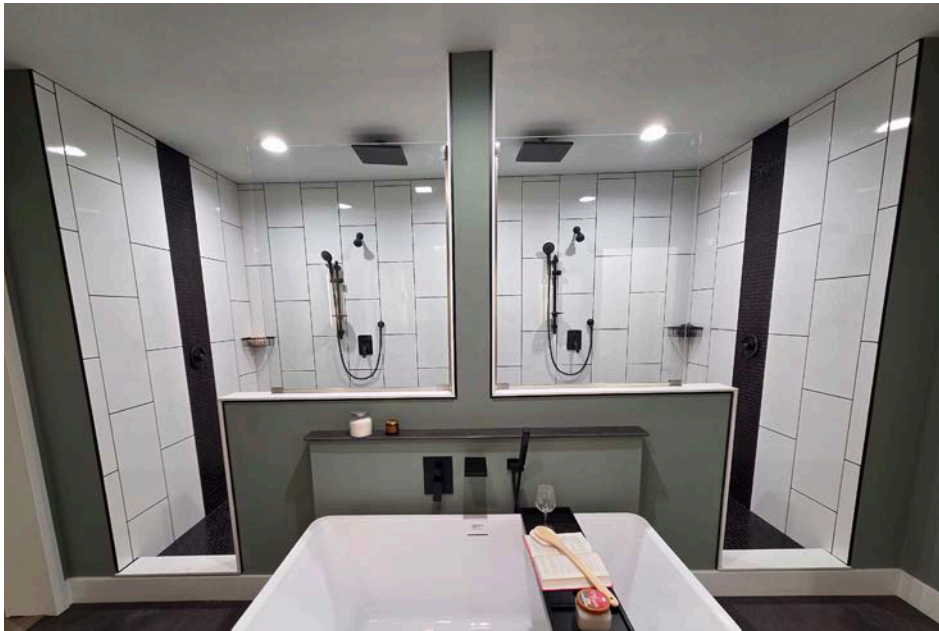

Arch Top Mirror

Black Framed Mirror

LED Black Framed Mirror

Toilet Topper Cabinet Over Commode

Twin Towers in Bath

Square Sink (Standard)

3/4 Wall at Shower on 4'x6' and 4'x8' Showers (Shown with optional Shiplap. Standard drywall with hooks) Ceramic Floor - Forced Option

ZMO-209 Recessed Medicine Cabinet with Solid Door or Mirror

Medicine Cabinet 3 Door Also Available

TUBS & SHOWERS

60" Garden Tub

54" or 60" Shower - Where Available and Shown with Optional Transom window

Free Standing Tub

5'x12'-8" Walk-Thru Ceramic Tile Shower
Includes: 2 Ceiling Mount Rainfall Shower Heads, 2 Adjustable Hand-Held Shower Heads, and 3 LED Surface Mount Lights

4x8 Tile Shower Includes: Ceiling Mount Rainfall Shower Head, Adjustable Hand-held Shower Head and 2 LED Surface Mount Lights
This Shower Now INCLUDES A ROLLING BARN DOOR