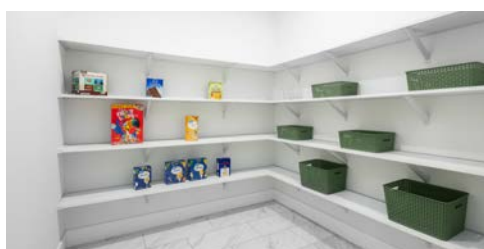

Crescent-Edge Countertops

Craftsman Range Hood
N/A in HUD

Built-In Microwave in Overhead Cabinet

Drawer Over Door Construction

Microwave Wall Oven and Cook Top
Stainless Steel Only

Closet Maid Shelving

12" Open Shelf with Black Iron Braces