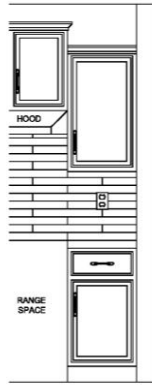

RUSTIQUE WHITE BRICK FULL 2X18
CERAMIC BACKSPLASH