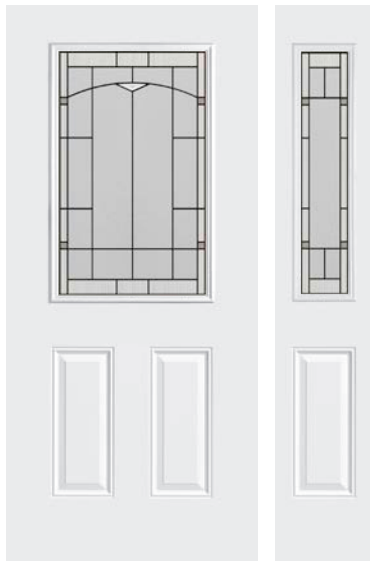

2-Panel Half Lite Topaz Glass
Side Lite Available