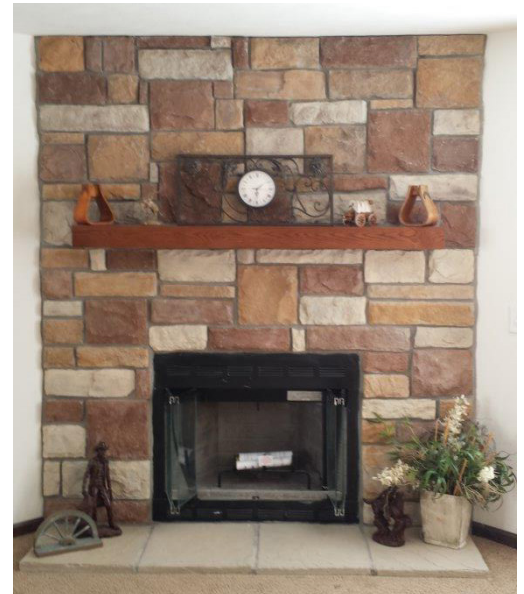

Wood Shower Seat

12 INTERIOR AND EXTERIOR
FIREPLACES

Exterior LED Fireplace
**Shown with Optional Chamclad*

Full Grand Rapids Field Stone
 Fireplace
Half Grand Rapids Available

Full Amber Ashler Stone Fireplace
Half Amber Ashler Stone Fireplace Available