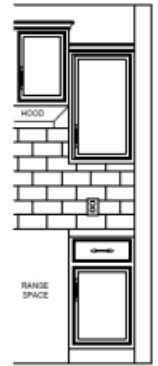

SHAW SAN FRANCISCO
FULL 4X8 CERAMIC BACKSPLASH