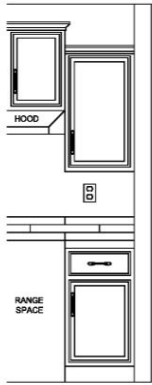

RUSTIQUE WHITE BRICK 2X18
CERAMIC BACKSPLASH