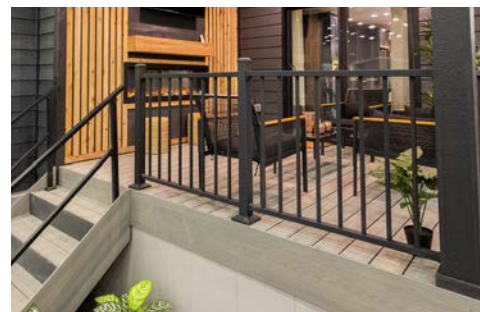

Black Railing

Exterior Fireplace and Composite Decking

5/12 Saddle Roof with Prep for On-Site Porch
Only Available on 32 Wide with 5/12 Roof

* Clay & Black Exterior
Doors Optional

EXTERIOR DOORS

6-Panel Front Door
(standard)