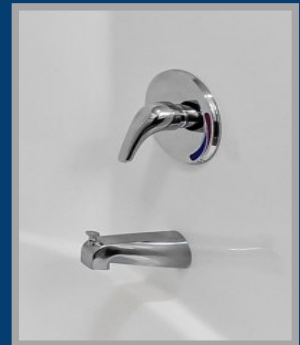

Chrome Shower Head Tub/Shower Faucets

2-HANDLE CHROME
BATH LAV FAUCET

***Chrome Finish in all Tub/Shower & Shower Faucets

Standard All Product Lines

OPTIONAL:

GOOSENECK KITCHEN FAUCET W/
SINGLE LEVER AND PULL-OUT SPRAYER

Standard Bath

PULSE

- Square porcelain Sink
- "Framed" Mirror over every sink
- Beauty Bulbed Vanity Light over every sink
- Elongated Commodes
- "Chrome" Bath Fixtures (std)
- Towel Bar & Tissue Holder (chrome)
- Black Cabinet Door Hardware (std)

****Some Pictures shown with "Black-Out Package"
- Black 2-Arm Vanity Light, Black Faucets and
Black Tissue Holder*

60" Fiberglass TUB /SHOWER

Bath 1 & Bath 2

(shown with Black-Out Pkg. (faucets)
No Drape Available