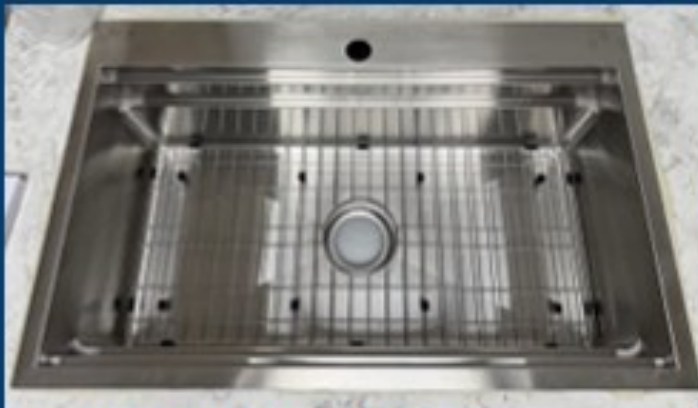

Bath Vanity Lights

Pendant Lights over Island
(where applicable)

Exterior Light - Front & Rear

Standard Exterior Light

Standard Pfister Metal Faucets

SINGLE LEVER CHROME
KITCHEN FAUCET W/
SPRAYER ON THE SIDE

Chrome Shower Head Tub/Shower Faucets

2-HANDLE CHROME
BATH LAV FAUCET

***Chrome Finish in all Tub/Shower & Shower Faucets

Standard All Product Lines

OPTIONAL:

GOOSENECK KITCHEN FAUCET W/
SINGLE LEVER AND PULL-OUT SPRAYER

Kitchen Sinks

STANDARD 8" STAINLESS STEEL SINK

OPTIONAL DROP-IN SINK

OPTIONAL DROP-IN KITCHEN SINK

- Stainless Steel Sink
- Bottom Grids
- Cutting Board
- Drying Rack
- (2) Utensil Caddies

Includes:
Gooseneck
Kitchen Faucet
w/Single Lever
and Pull-Out
Sprayer