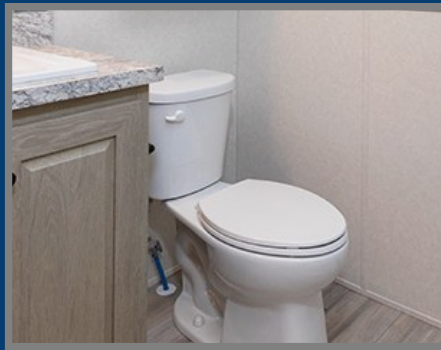

Standard Bath

PULSE

- Square porcelain Sink
- "Framed" Mirror over every sink
- Beauty Bulbed Vanity Light over every sink
- Elongated Commodes
- "Chrome" Bath Fixtures (std)
- Towel Bar & Tissue Holder (chrome)
- Black Cabinet Door Hardware (std)

****Some Pictures shown with "Black-Out Package"
- Black 2-Arm Vanity Light, Black Faucets and
Black Tissue Holder*

60" Fiberglass TUB /SHOWER

Bath 1 & Bath 2

(shown with Black-Out Pkg. (faucets)
No Drape Available