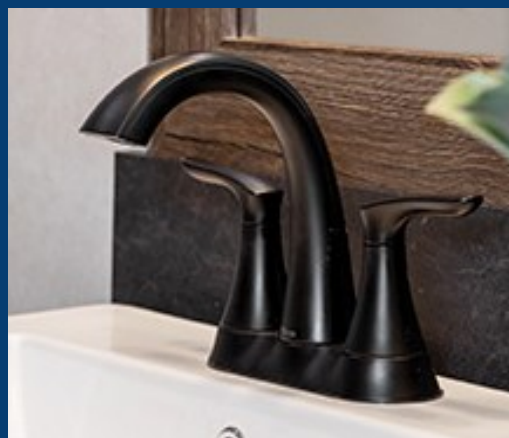

Chrome Shower Head Tub/Shower Faucets

2-HANDLE CHROME
BATH LAV FAUCET

***Chrome Finish in all Tub/Shower & Shower Faucets

Standard All Product Lines

OPTIONAL:

GOOSENECK KITCHEN FAUCET W/
SINGLE LEVER AND PULL-OUT SPRAYER

Optional Black
Gooseneck
Faucet
included in
"Black-Out"

Limited Lifetime Warranty

Optional Pfister Black-Out Pkg Metal Faucets

OPTIONAL - PULSE ONLY

BLACK OUT PACKAGE

- BLACK 2-ARM VANITY LIGHT
- BLACK GOOSENECK KITCHEN SINGLE LEVER FAUCET W/ PULL-OUT SPRAYER
- BLACK BATH SINK FAUCET
- BLACK BATH SHOWER HEAD, FAUCET
- BLACK OWEL BAR/TISSUE HOLDER

Standard Bath

PULSE

- Square porcelain Sink
- "Framed" Mirror over every sink
- Beauty Bulbed Vanity Light over every sink
- Elongated Commodes
- "Chrome" Bath Fixtures (std)
- Towel Bar & Tissue Holder (chrome)
- Black Cabinet Door Hardware (std)