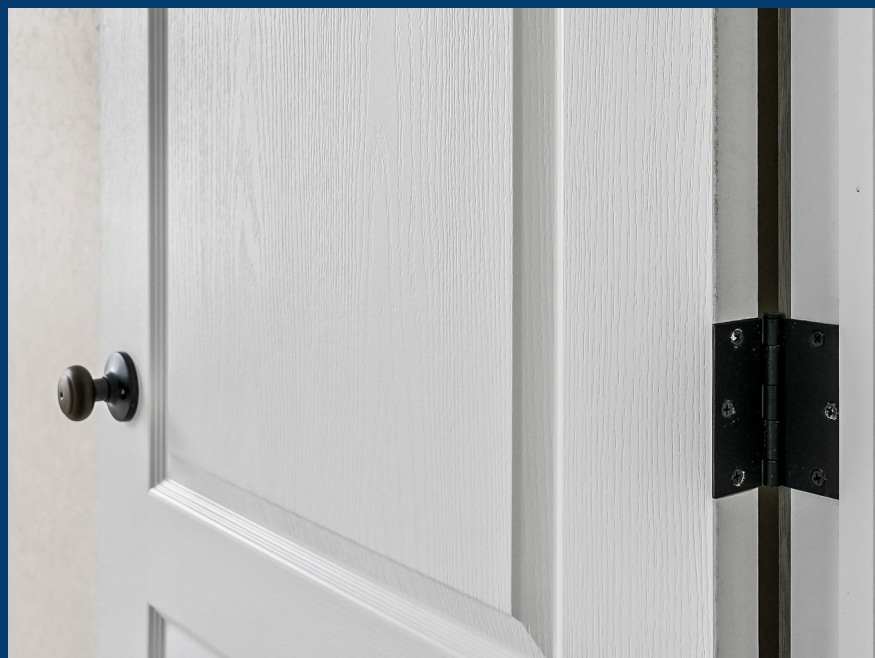

Standard Bath

PULSE

- Square porcelain Sink
- "Framed" Mirror over every sink
- Beauty Bulbed Vanity Light over every sink
- Elongated Commodes
- "Chrome" Bath Fixtures (std)
- Towel Bar & Tissue Holder (chrome)
- Black Cabinet Door Hardware (std)