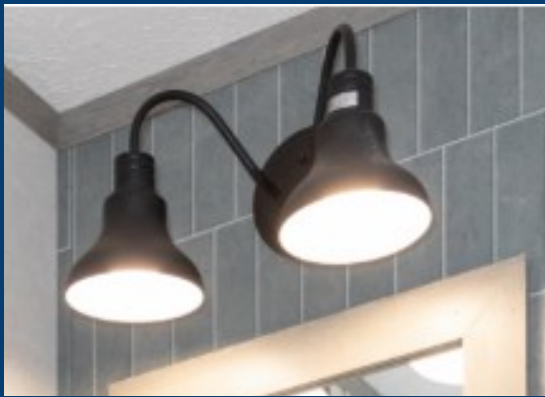

PULSE

standards
& options

2026

eBuilt™

homes fixtures & features

Standard Lighting

Living Room—Ceiling Fan with Light

LED Recessed Can Lights T/O