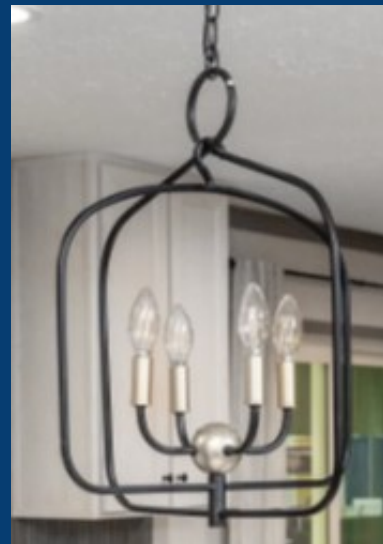

PULSE

standards
& options

2026

eBuilt™

homes fixtures & features

Standard Lighting

Living Room—Ceiling Fan with Light

LED Recessed Can Lights T/O

Bath Vanity Lights

Pendant Lights over Island
(where applicable)

Exterior Light - Front & Rear

Standard Exterior Light

Standard Pfister Metal Faucets

SINGLE LEVER CHROME
KITCHEN FAUCET W/
SPRAYER ON THE SIDE