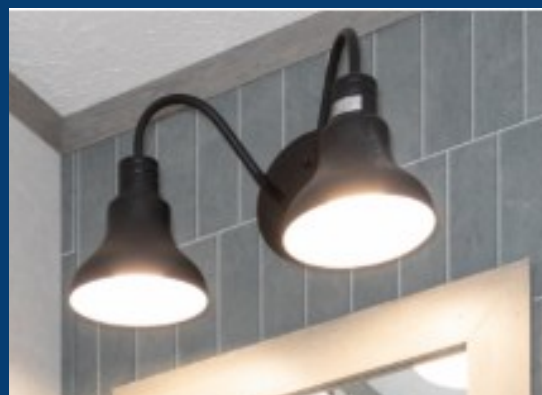

Optional Black
Gooseneck
Faucet
included in
"Black-Out"

Limited Lifetime Warranty

Optional Pfister Black-Out Pkg Metal Faucets

OPTIONAL - PULSE ONLY

BLACK OUT PACKAGE

- BLACK 2-ARM VANITY LIGHT
- BLACK GOOSENECK KITCHEN SINGLE LEVER FAUCET W/ PULL-OUT SPRAYER
- BLACK BATH SINK FAUCET
- BLACK BATH SHOWER HEAD, FAUCET
- BLACK OWEL BAR/TISSUE HOLDER