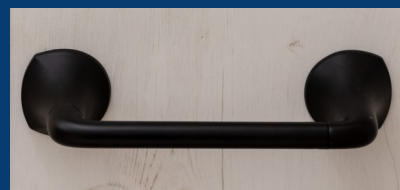

Optional Black
Gooseneck
Faucet
included in
"Black-Out"

Limited Lifetime Warranty

Optional Pfister Black-Out Pkg Metal Faucets

OPTIONAL - PULSE ONLY

BLACK OUT PACKAGE

- BLACK 2-ARM VANITY LIGHT
- BLACK GOOSENECK KITCHEN SINGLE LEVER FAUCET W/ PULL-OUT SPRAYER
- BLACK BATH SINK FAUCET
- BLACK BATH SHOWER HEAD, FAUCET
- BLACK OWEL BAR/TISSUE HOLDER